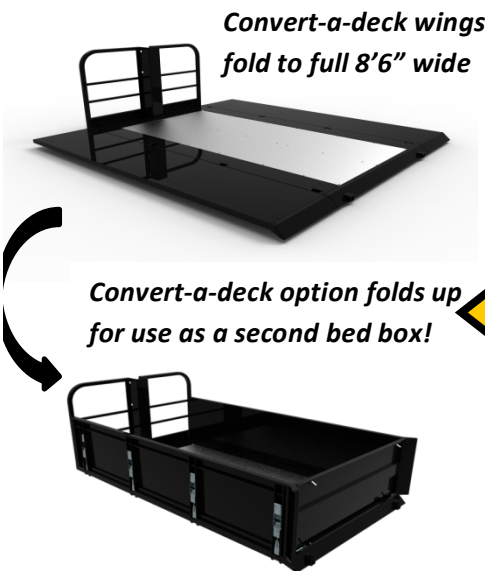

# SMARTLIFT

BCA- INDUSTRIES.COM at 4330 W Green Tree Rd. Milwaukee WI 53223 PH. 414-353-1002 [John@bca-industries.com](mailto:John@bca-industries.com)

**SAFELY LIFT 6,000 LBS BY REMOTE CONTROL WITH A SINGLE OPERATOR**  
**ABOVE THE CLOSED TAILGATE OR IN THE BED..... AND STILL HAVE STORAGE BELOW**  
**THE NEW PATENTED SMARTLIFT IS BUILT TO BE A TOOL NOT A TOY**

1 TON OR ¾ TON TRUCKS  
 SHORT BED OR LONG BED

**Starting at**

POWER BASE WITH STANDARD DECK INCL. WIRELESS REMOTE

**\$6,900.00**

INSTALL AND REMOVE WITH JUST 4 BOLTS

SHIP ANYWHERE

- UP TO 3 MOTORCYCLES
- SNOWMOBILES
- ATV AND UTV
- JET SKIS/WATERCRAFT
- ICE SHANTY AND SHEDS
- RIDING MOWERS